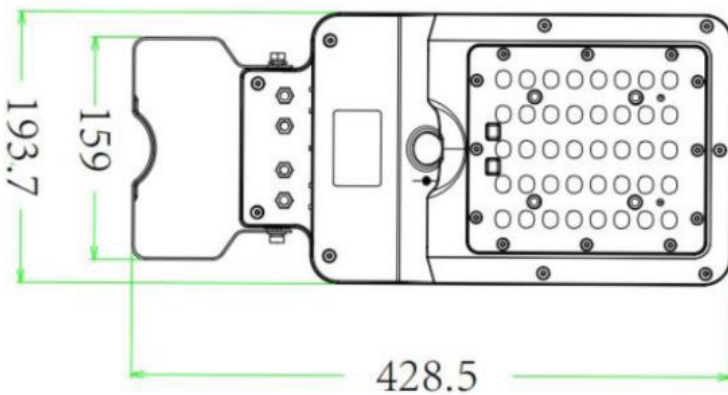

Dimensions

15W