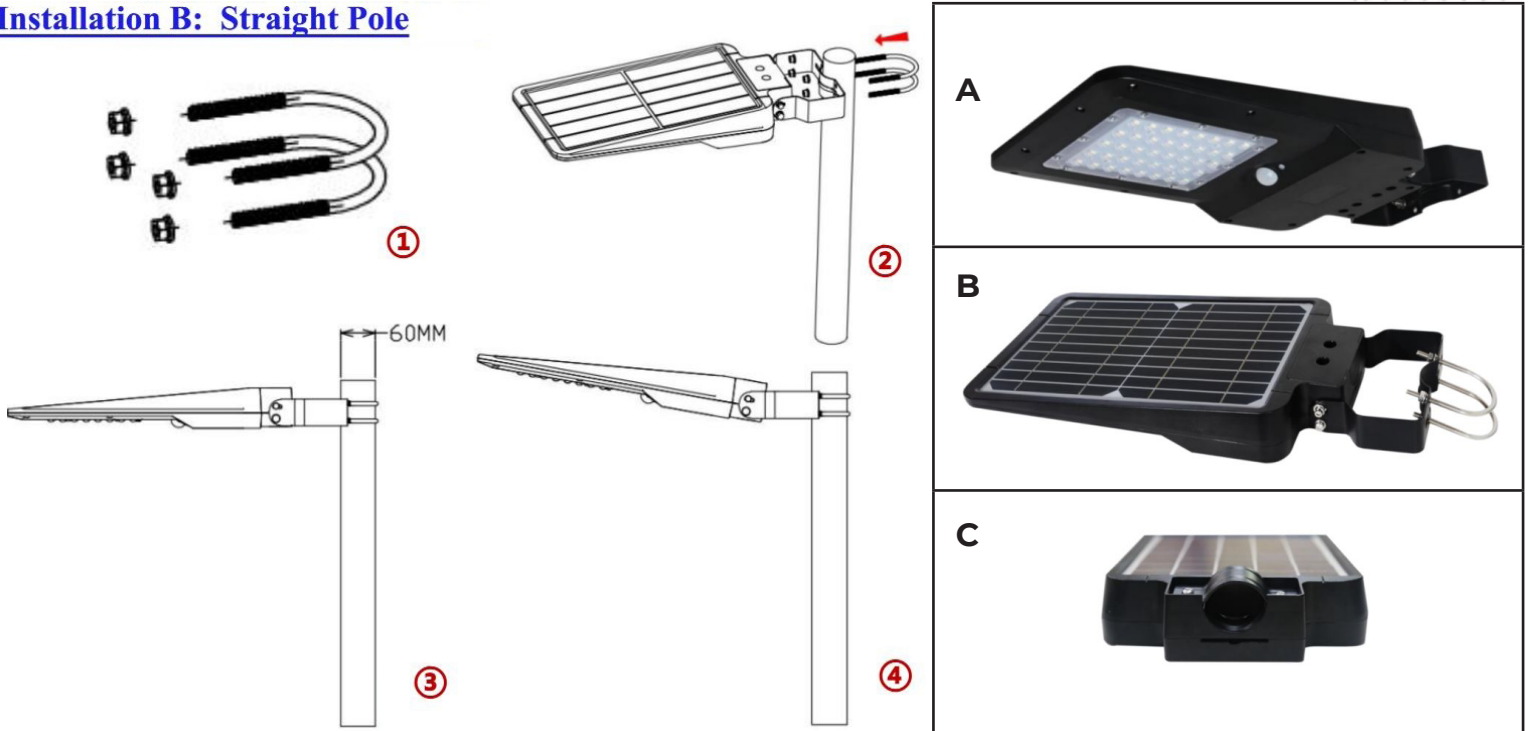

Automatically turns on to full brightness when motion is detected in the range ≤ 8 mtrs, then turns to weak brightness in 20 seconds of no motion, and then turns off after 5 minutes.

8W

Dimensions

15W

Mounts

Installation A: Wall Mounted

Installation B: Straight Pole

Installation C: Curved Pole