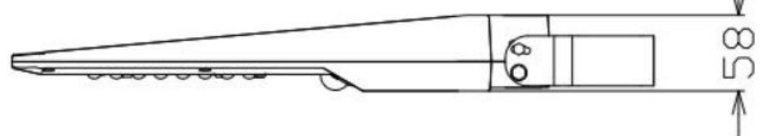

Dimensions

15W