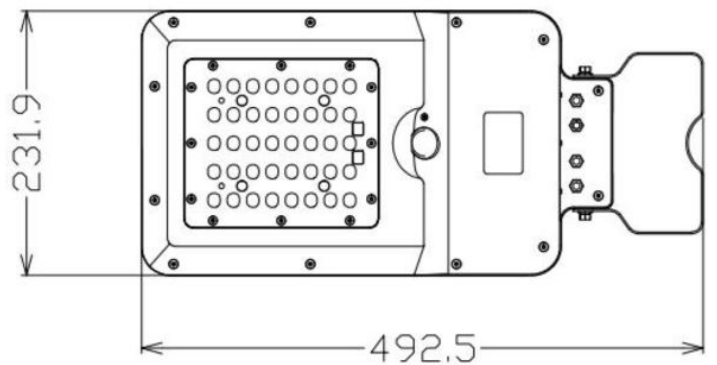

Dimensions

15W