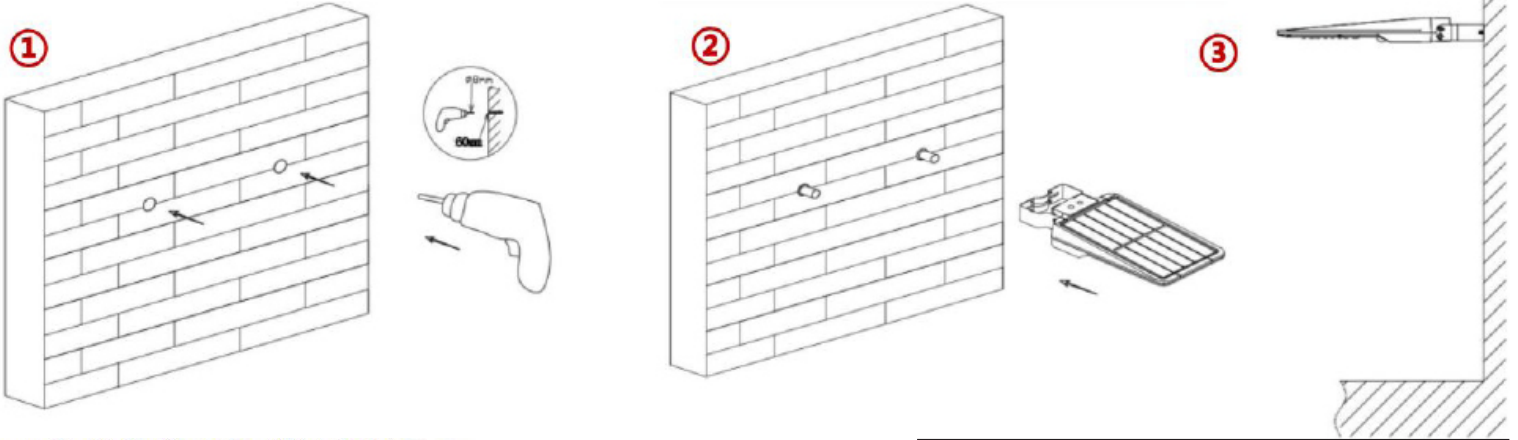

Automatically turns on to full brightness when motion is detected in the range ≤ 8 mtrs, then turns to weak brightness in 20 seconds of no motion, and then turns off after 5 minutes.

8W

Dimensions

15W

Mounts

Installation A: Wall Mounted

Installation B: Straight Pole

Installation C: Curved Pole