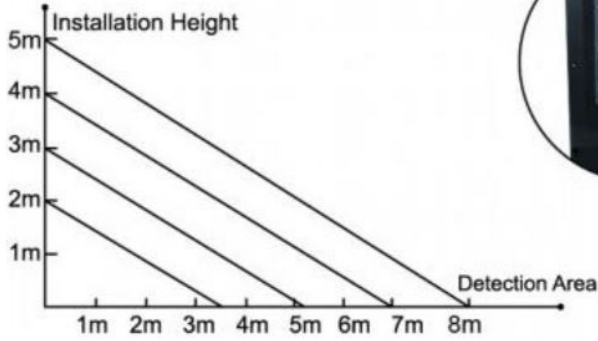

Ordering

Example Model Number: SL-FS15-5k-A

SL-FS

Series	Watt	Color Temp.	Mounting Type
SL-FS	8	50K 5000K	A Slip Fitter
	15		B Adjustable Square Pole/Wall
	15 watt		C Square Pole/Wall

Functionality

ON/OFF

This lamp is with auto-adjusting working mode, you only need to press the button once, it will work permanently.