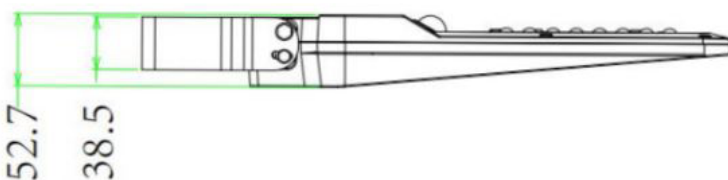

Dimensions

15W