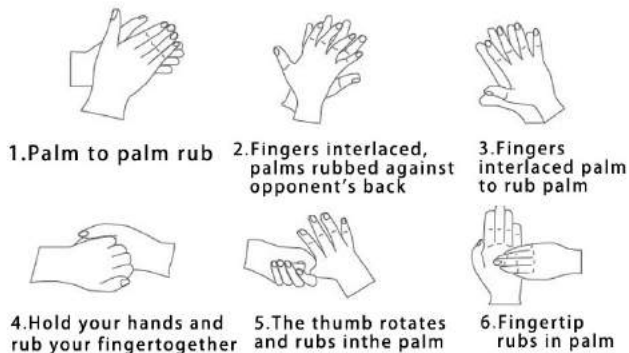

S.pyogenes

Where To Apply?

Widely used in medical and health offices and other occasions

The worry-free equipment for hospitals, food factories, hotels, hotels, kindergartens, beauty salons, etc.

Six step washing method

Small size and space saving
Hole-free installation is more convenient

Small size, can be used in many occasions

SENSOR FOAM SOAP DISPENSER INSTALLATION

* we have different shape but same installation.

A Packing List