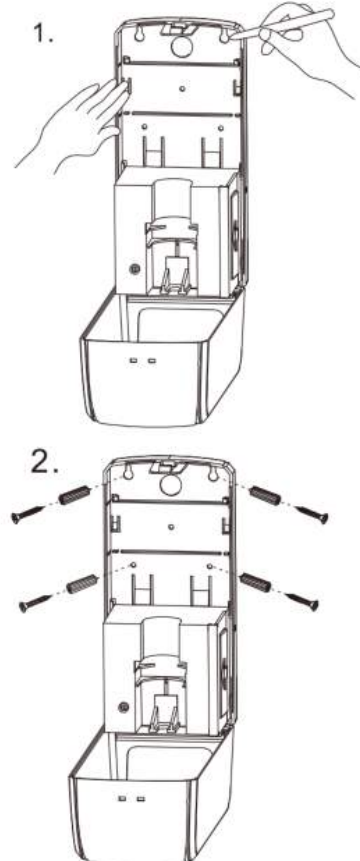

Small size and space saving
Hole-free installation is more convenient

Small size, can be used in many occasions

SENSOR FOAM SOAP DISPENSER INSTALLATION

* we have different shape but same installation.

A Packing List

B Part Name

* keep away from sunshine and humid place

C Height from Floor/Table

D Way for Screw

* The Standard Packing is not including DC Adapter and Batteries

E Install Batteries/DC Adapter

- UV disinfection
- LED Light:
 1. green color 5 seconds flush: working condition;
 2. red color 5 seconds flush: low power for battery and change;
 3. red color 2 seconds flush: something under sensor and remove it ;
- Sensing Distance: 8-12cm

G Enjoy hand sanitizing

Product Details

LUMIPRO

Individual Size

SKU	DESCRIPTION	COLOR	CAPACITY	OPERATION	DIMENSIONS	WEIGHT
MD-HSW	SOAP DISPENSER	White	1000 mL	Automatic	H 10.3 x W 4.7 x D 4.5 in	1.7 lbs

Packing List