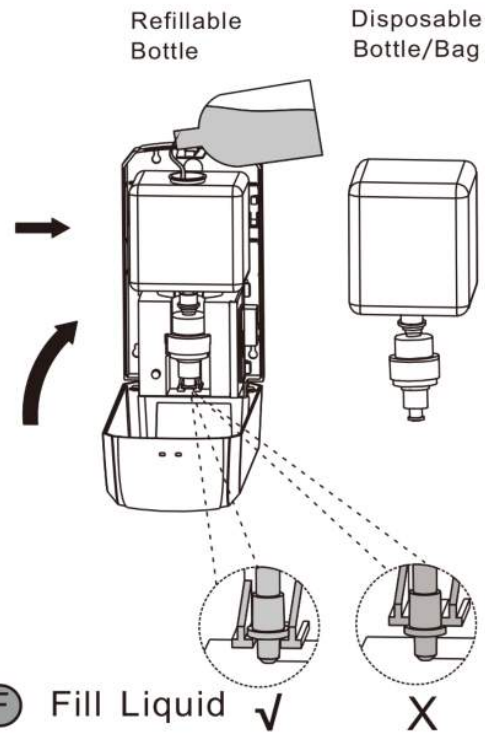

Small size and space saving
Hole-free installation is more convenient

Small size, can be used in many occasions

SENSOR FOAM SOAP DISPENSER INSTALLATION

* we have different shape but same installation.

A Packing List

B Part Name

* keep away from sunshine and humid place

C Height from Floor/Table

D Way for Screw

* The Standard Packing is not including DC Adapter and Batteries

E Install Batteries/DC Adapter

- UV disinfection
- LED Light:
 1. green color 5 seconds flush: working condition;
 2. red color 5 seconds flush: low power for battery and change;
 3. red color 2 seconds flush: something under sensor and remove it ;
- Sensing Distance: 8-12cm

G Enjoy hand sanitizing

Product Details

LUMIPRO

Individual Size

SKU	DESCRIPTION	COLOR	CAPACITY	OPERATION	DIMENSIONS	WEIGHT
MD-HSW	SOAP DISPENSER	White	1000 mL	Automatic	H 10.3 x W 4.7 x D 4.5 in	1.7 lbs

Packing List