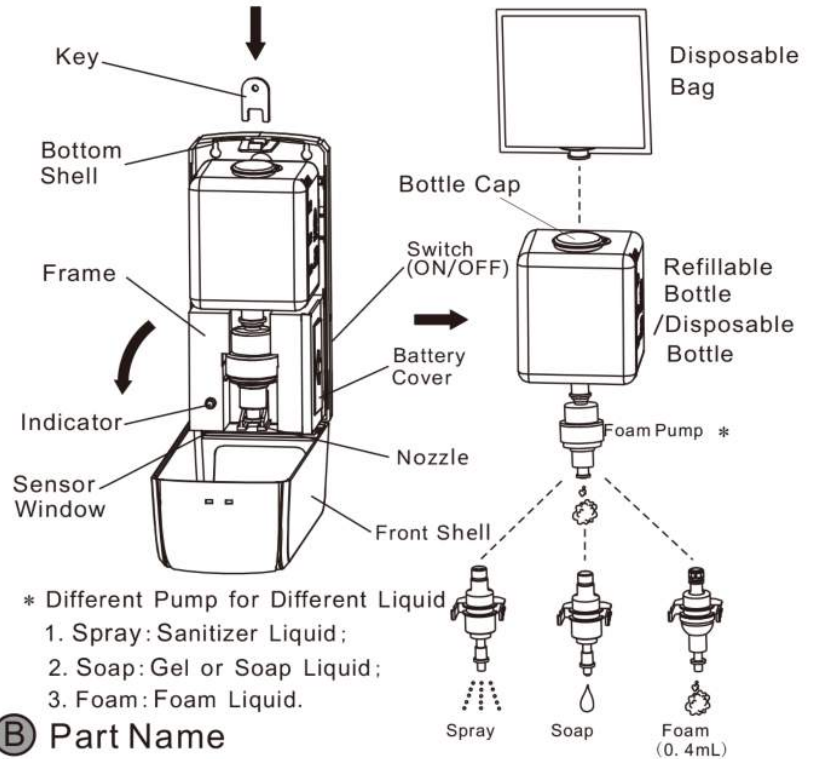

Small size and space saving
Hole-free installation is more convenient

Small size, can be used in many occasions

SENSOR FOAM SOAP DISPENSER INSTALLATION

* we have different shape but same installation.

A Packing List

B Part Name

* keep away from sunshine and humid place

C Height from Floor/Table

D Way for Screw

* The Standard Packing is not including DC Adapter and Batteries

E Install Batteries/DC Adapter

- UV disinfection
- LED Light:
 1. green color 5 seconds flush: working condition;
 2. red color 5 seconds flush: low power for battery and change;
 3. red color 2 seconds flush: something under sensor and remove it ;
- Sensing Distance: 8-12cm