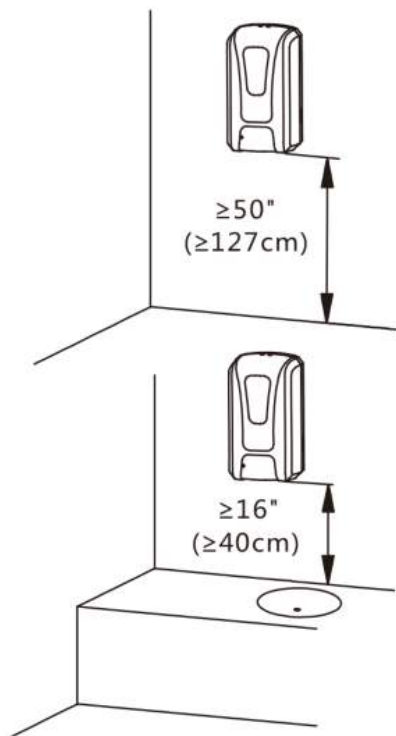

* keep away from sunshine and humid place

C Height from Floor/Table