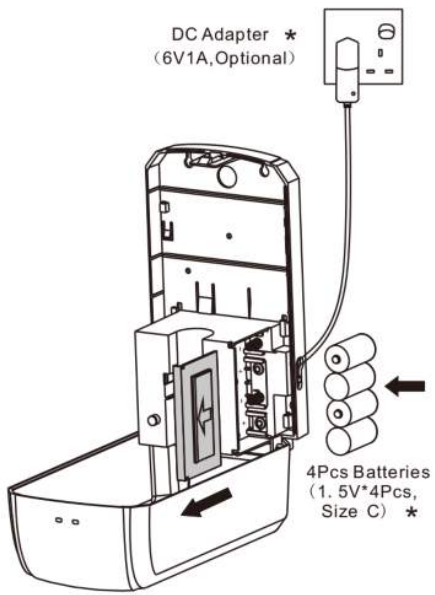

Small size and space saving
Hole-free installation is more convenient

Small size, can be used in many occasions

SENSOR FOAM SOAP DISPENSER INSTALLATION

* we have different shape but same installation.

A Packing List

B Part Name

* keep away from sunshine and humid place

C Height from Floor/Table

D Way for Screw

* The Standard Packing is not including DC Adapter and Batteries

E Install Batteries/DC Adapter

- UV disinfection
- LED Light:
 1. green color 5 seconds flush: working condition;
 2. red color 5 seconds flush: low power for battery and change;
 3. red color 2 seconds flush: something under sensor and remove it ;
- Sensing Distance: 8-12cm

G Enjoy hand sanitizing

Product Details

LUMIPRO

Individual Size

SKU	DESCRIPTION	COLOR	CAPACITY	OPERATION	DIMENSIONS	WEIGHT
MD-HSW	SOAP DISPENSER	White	1000 mL	Automatic	H 10.3 x W 4.7 x D 4.5 in	1.7 lbs

Packing List