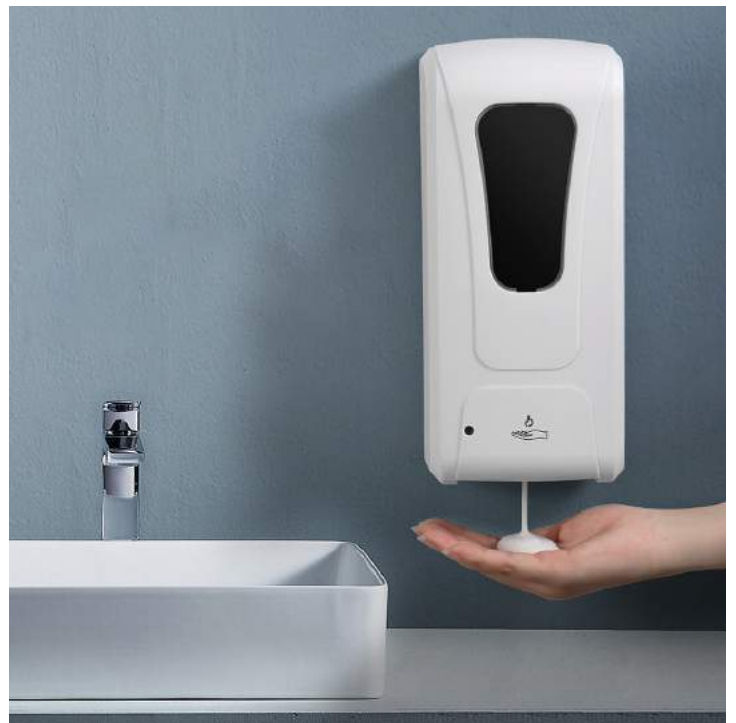

LUMI
PRO

AUTOMATIC HAND SOAP DISPENSER FOAM LIQUID/GEL/ALCOHOL HAND SANITIZER

WALL & FLOOR STAND OPTION

Features and Benefits

- Suitable for 3 different viscosities: foam, soap, alcohol sanitizer
- Refillable bottle: 1000ML
- UV disinfection
- Support DC and battery
- Includes infrared sensor for fully automatic non-touch operation
- Intelligent start and stop, safe and energy saving
- Wall Mount & Floor stand available.

Small size and space saving
Hole-free installation is more convenient

Small size, can be used in many occasions

SENSOR FOAM SOAP DISPENSER INSTALLATION

* we have different shape but same installation.

A Packing List

B Part Name

* keep away from sunshine and humid place

C Height from Floor/Table

D Way for Screw

* The Standard Packing is not including DC Adapter and Batteries

E Install Batteries/DC Adapter

- UV disinfection
- LED Light:
 1. green color 5 seconds flush: working condition;
 2. red color 5 seconds flush: low power for battery and change;
 3. red color 2 seconds flush: something under sensor and remove it ;
- Sensing Distance: 8-12cm

G Enjoy hand sanitizing

Product Details

LUMIPRO

Individual Size

SKU	DESCRIPTION	COLOR	CAPACITY	OPERATION	DIMENSIONS	WEIGHT
MD-HSW	SOAP DISPENSER	White	1000 mL	Automatic	H 10.3 x W 4.7 x D 4.5 in	1.7 lbs

Packing List