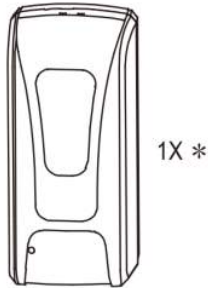

Small size and space saving
Hole-free installation is more convenient

Small size, can be used in many occasions

SENSOR FOAM SOAP DISPENSER INSTALLATION

* we have different shape but same installation.

A Packing List

G Enjoy hand sanitizing

Product Details

LUMIPRO

Individual Size

SKU	DESCRIPTION	COLOR	CAPACITY	OPERATION	DIMENSIONS	WEIGHT
MD-HSW	SOAP DISPENSER	White	1000 mL	Automatic	H 10.3 x W 4.7 x D 4.5 in	1.7 lbs

Packing List